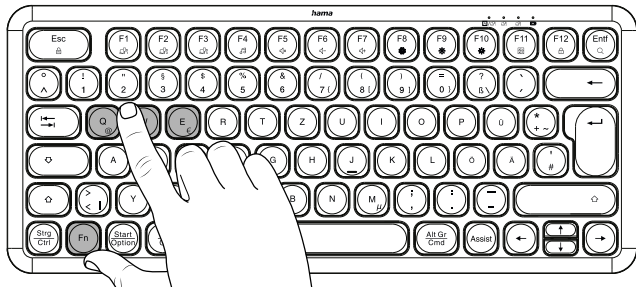

hama

XX
173061
173062

Keyboard and Mouse Set

WKM-500

A

B Pairing mode 2.4 GHz

C Pairing mode Bluetooth

D

+

Android

+

Windows

+

**MacOS, iOS,
iPadOS**

E

F