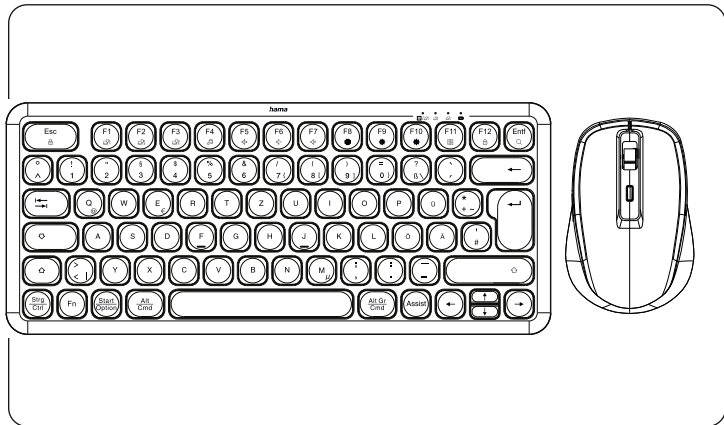

hama

XX
173061
173062

Keyboard and Mouse Set

WKM-500

A

B Pairing mode 2.4 GHz

C Pairing mode Bluetooth

D