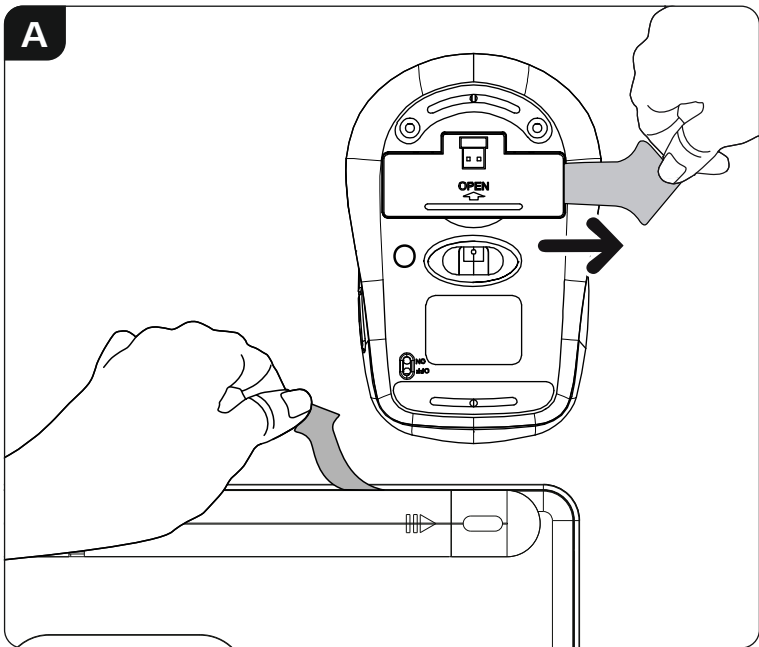

hama

XX
173061
173062

Keyboard and Mouse Set

WKM-500

A

B Pairing mode 2.4 GHz

C Pairing mode Bluetooth

D