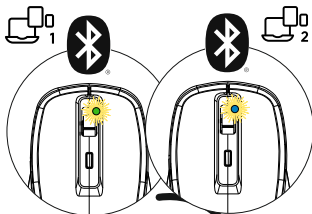

hama

XX
173061
173062

Keyboard and Mouse Set

WKM-500

A

B Pairing mode 2.4 GHz

C Pairing mode Bluetooth

D