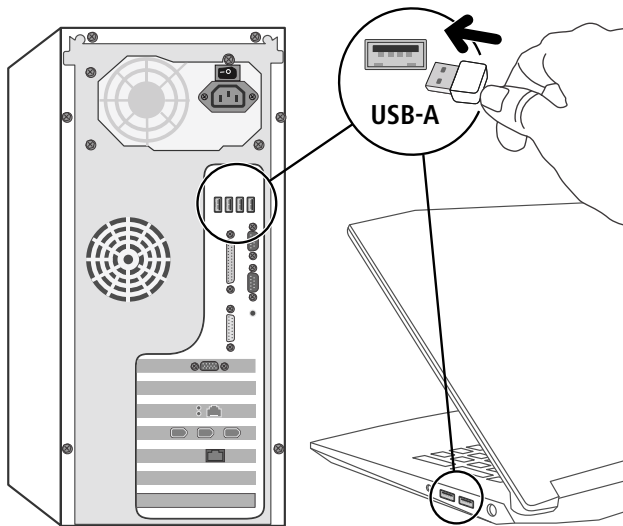

hama

XX
173061
173062

Keyboard and Mouse Set

WKM-500

A

B Pairing mode 2.4 GHz

C Pairing mode Bluetooth

D