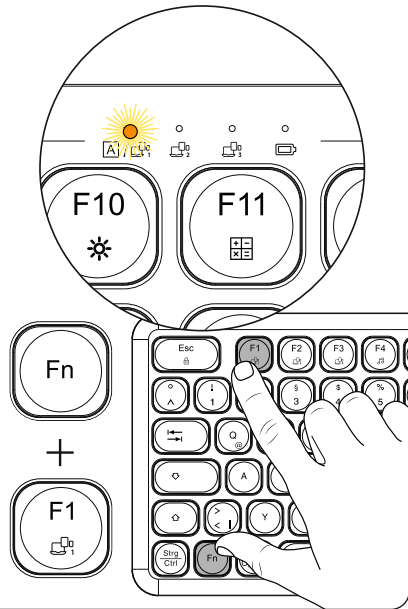

hama

XX
173061
173062

Keyboard and Mouse Set

WKM-500

A

B Pairing mode 2.4 GHz

C Pairing mode Bluetooth

D