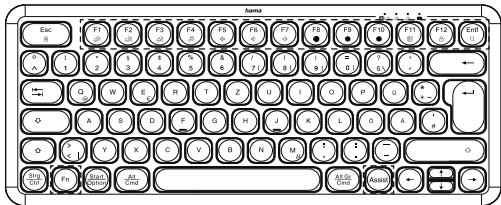

F

Assist = AI assistant

Fn +

F1 	F2 	F3 	F4 	F5 	F6 	F7 	F8
= 1	= 2	= 3	=	= x	= -	= +	=

F9 	F10 	F11 	F12
=	=	=	=