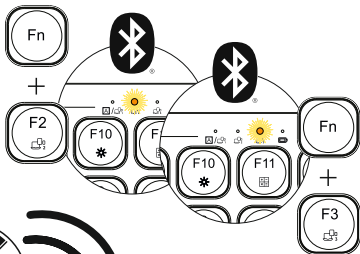

hama

XX
173061
173062

Keyboard and Mouse Set

WKM-500

A

B Pairing mode 2.4 GHz

C Pairing mode Bluetooth

D