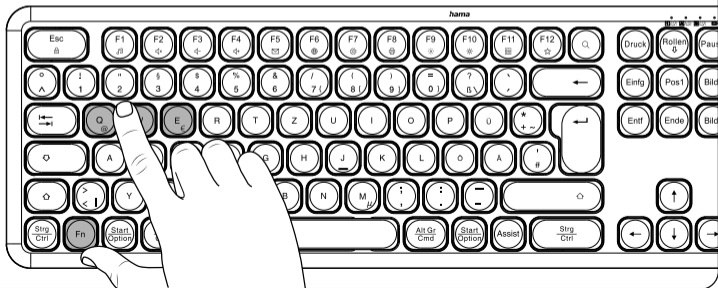

**MacOS, iOS,
iPadOS**