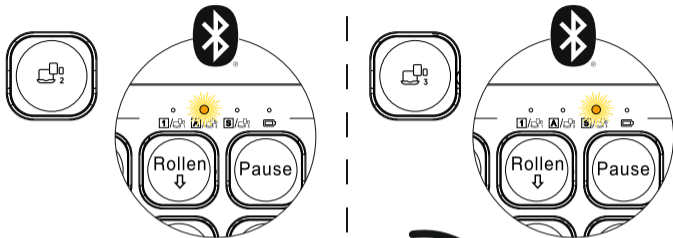

hama

XX
173063
173064

Keyboard

WK-550

A

B Pairing mode 2.4 GHz

C Pairing mode Bluetooth

D

BT 1

BT 2

F

Assist = AI assistant

Fn +

F1

= 

F2