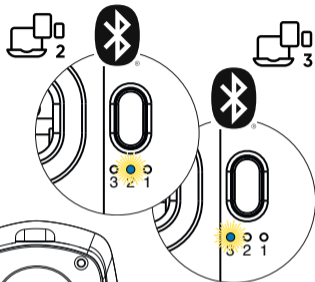

hama

XX
173069

Keyboard and Mouse Set

WKM-750

A

B Pairing mode 2.4 GHz

C Pairing mode Bluetooth

D