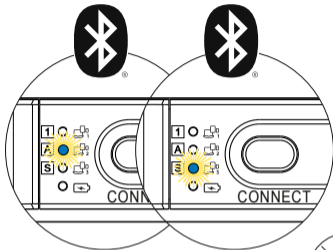

hama

XX
173069

Keyboard and Mouse Set

WKM-750

A

B Pairing mode 2.4 GHz

C Pairing mode Bluetooth

D