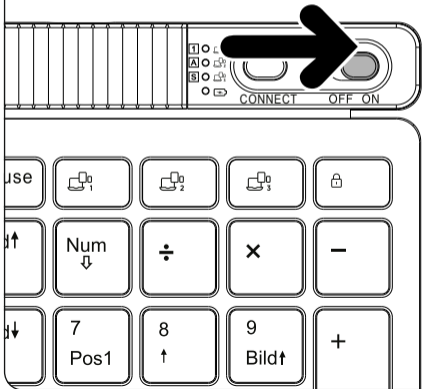

hama

XX
173069

Keyboard and Mouse Set

WKM-750

A

B Pairing mode 2.4 GHz

C Pairing mode Bluetooth

D