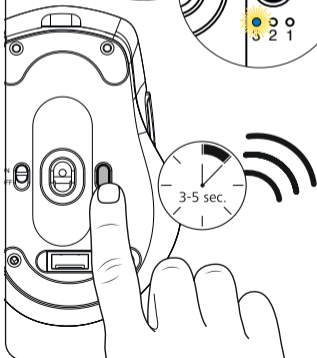

hama

XX
173069

Keyboard and Mouse Set

WKM-750

A

B Pairing mode 2.4 GHz

C Pairing mode Bluetooth

D