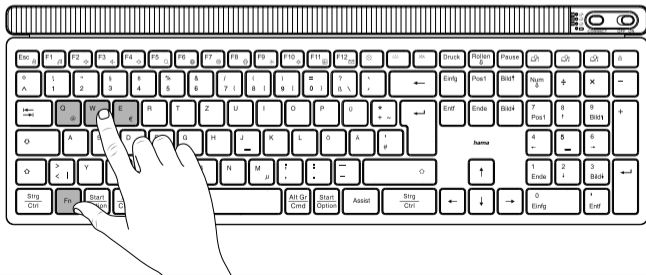

D

+

Android

+

Windows

+

**MacOS, iOS,
iPadOS**