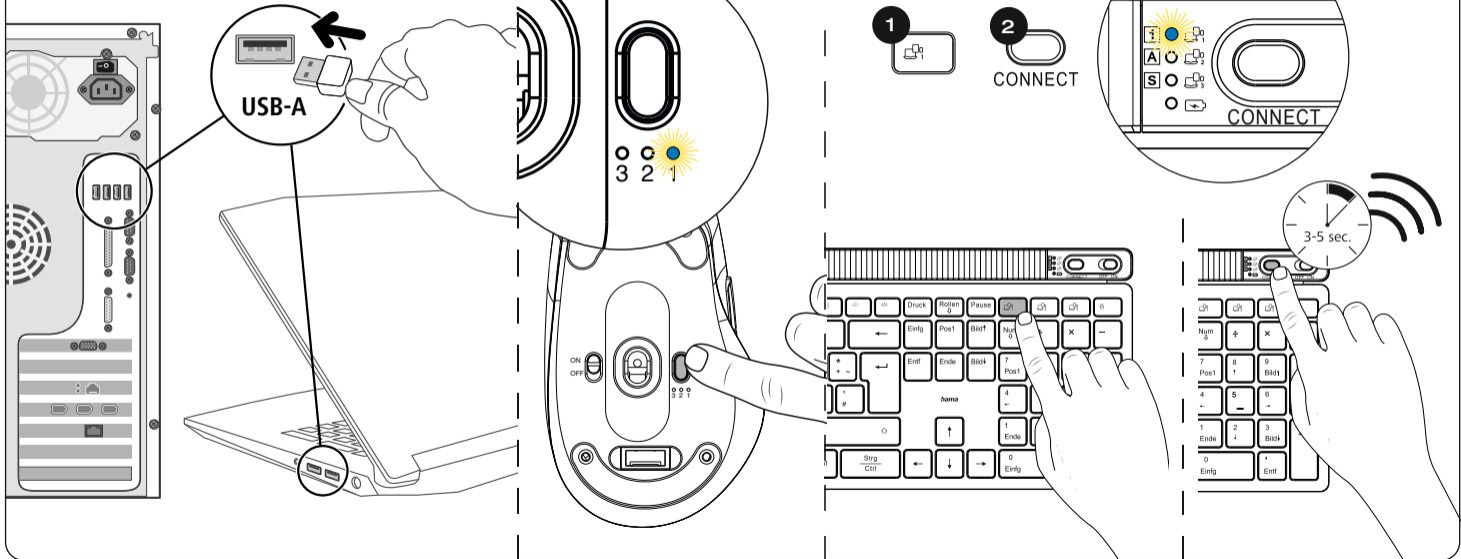

hama

XX
173069

Keyboard and Mouse Set

WKM-750

A

B Pairing mode 2.4 GHz

C Pairing mode Bluetooth

D