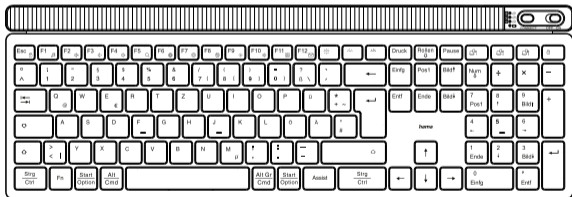

hama

XX
173069

Keyboard and Mouse Set

WKM-750

A

B Pairing mode 2.4 GHz

C Pairing mode Bluetooth

D