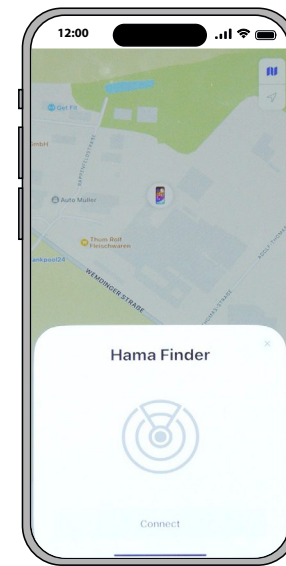

App

This item does not support Android. It supports "Find My" app on iOS.

Support: iPhone or iPod touch with iOS 14.3 or later, iPad with iPadOS 14.3 or later, or Mac with macOS Big Sur 11.1 or later. It is recommended to update the system to the latest version for a better experience.

2

3

www.hama.com

00185815
00185816

→ Downloads

<https://www.hama.com/00185815>
<https://www.hama.com/00185816>