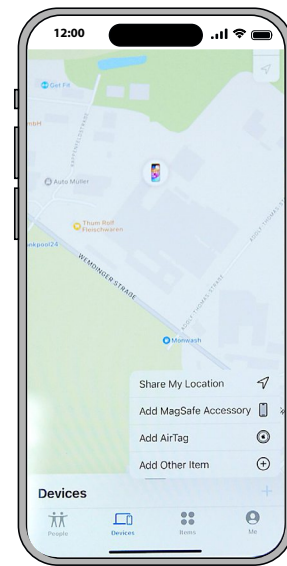

### App

This item does not support Android. It supports "Find My" app on iOS.

**Support:** iPhone or iPod touch with iOS 14.3 or later, iPad with iPadOS 14.3 or later, or Mac with macOS Big Sur 11.1 or later. It is recommended to update the system to the latest version for a better experience.