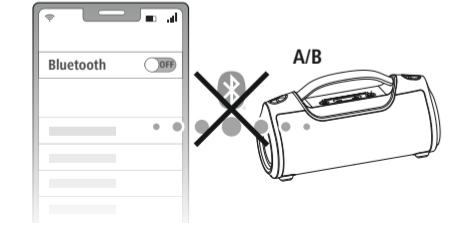

zZz

10min

STAND BY

**1 DO NOT CONNECT!
SMARTPHONE AND SPEAKER**

hama
Hama GmbH & Co KG
86652 Monheim / Germany

Service & Support
www.hama.com
+49 9091 502-0
D GB

"The *Bluetooth*® word mark and logos are registered trademarks owned by the Bluetooth SIG, Inc. and any use of such marks by Hama GmbH & Co KG is under license. Other trademarks and trade names are those of their respective owners."