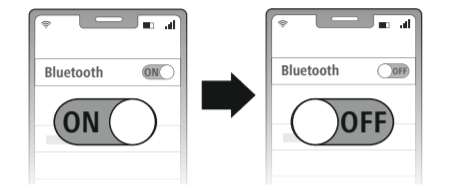

zZz

10min

STAND BY

**1 DO NOT CONNECT!
SMARTPHONE AND SPEAKER**

hama
Hama GmbH & Co KG
86652 Monheim / Germany

Service & Support
www.hama.com
+49 9091 502-0
D GB

"The *Bluetooth*® word mark and logos are registered trademarks owned by the Bluetooth SIG, Inc. and any use of such marks by Hama GmbH & Co KG is under license. Other trademarks and trade names are those of their respective owners."